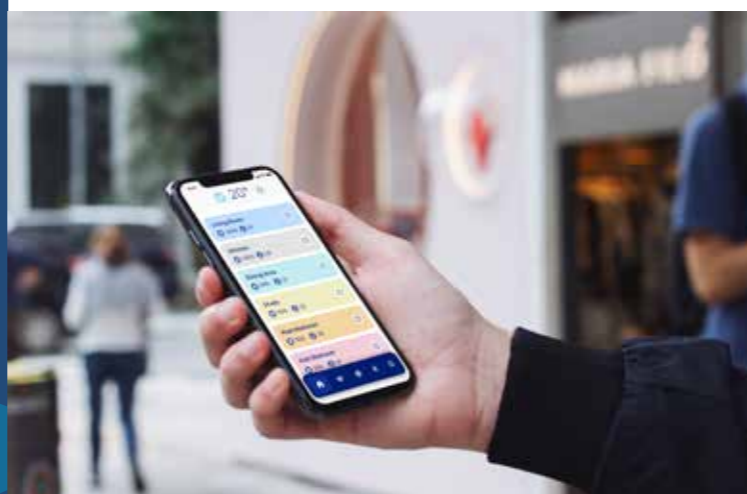

Enjoy year round comfort with the power to adjust airflow to every room, up to 15 personalised settings and maximum energy efficiency. Experience the comfort of reliability and quality with components designed and tested in Australia. Enjoy year round comfort with the Platinum Elite.

New 8" Wi-Fi touch screen

The Platinum Elite intuitive touch screen makes setup and use simple. The slim and elegant design will fit in seamlessly in any home and it never needs recharging. Plus it gives you access to all your other favourite apps.

Personalised settings

To keep everyone in the family happy you can program up to 15 personalised 'Favourite' settings, with customised room names and colours. Use standard room names like "Living Room" or create your own, like "Jack's Room".

Optimise performance

The Platinum Elite is so clever it can control the air flow to individual rooms to ensure your air conditioner is always running efficiently and economically.

Wireless temperature sensors

If you want the ultimate in control and comfort then add in optional wireless temperature sensors in each room to provide continuous feedback maintain optimal temperate levels. Thanks to wireless technology these are easy to install with no messy sensor cables.

Programmable 'Events'

Do you want your air conditioner to always turn on an hour before you get home from work? And only on a week day? Or turn off after you are asleep? Program your Platinum Elite system to turn on or off at any time, on any day, with the new simple to use 'Event' functionality.

NEW

Smart

The Platinum Elite is smarter than your average air conditioner controller; it uses complex algorithms to adjust and maintain set temperatures for each room meaning you're never too hot and never too cold.

Environmentally friendly