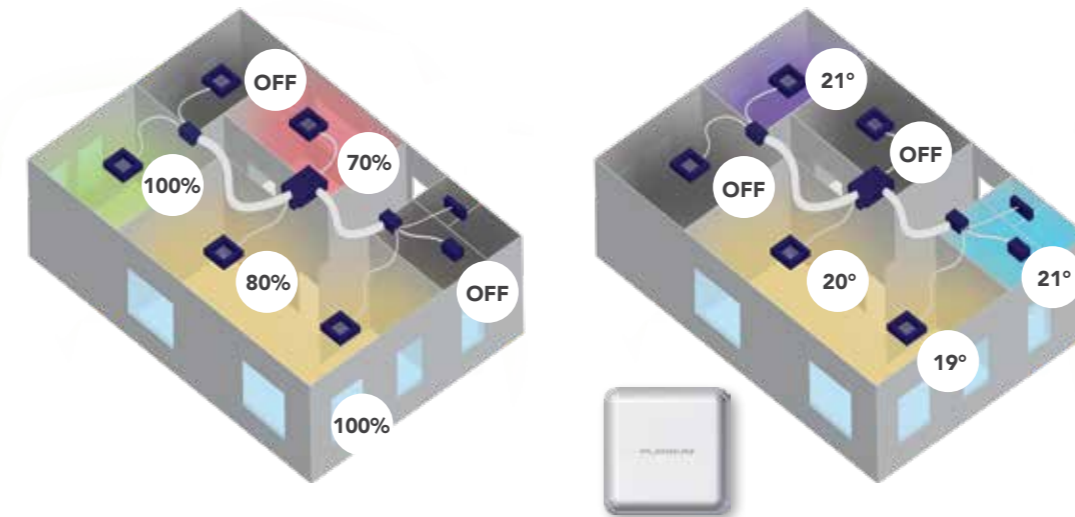

Using the Platinum Elite Zone Control System

Manual Mode

In manual mode you can adjust to suit personal preferences, control individual rooms or save energy by turning off rooms that aren't in use.

Setpoint Mode