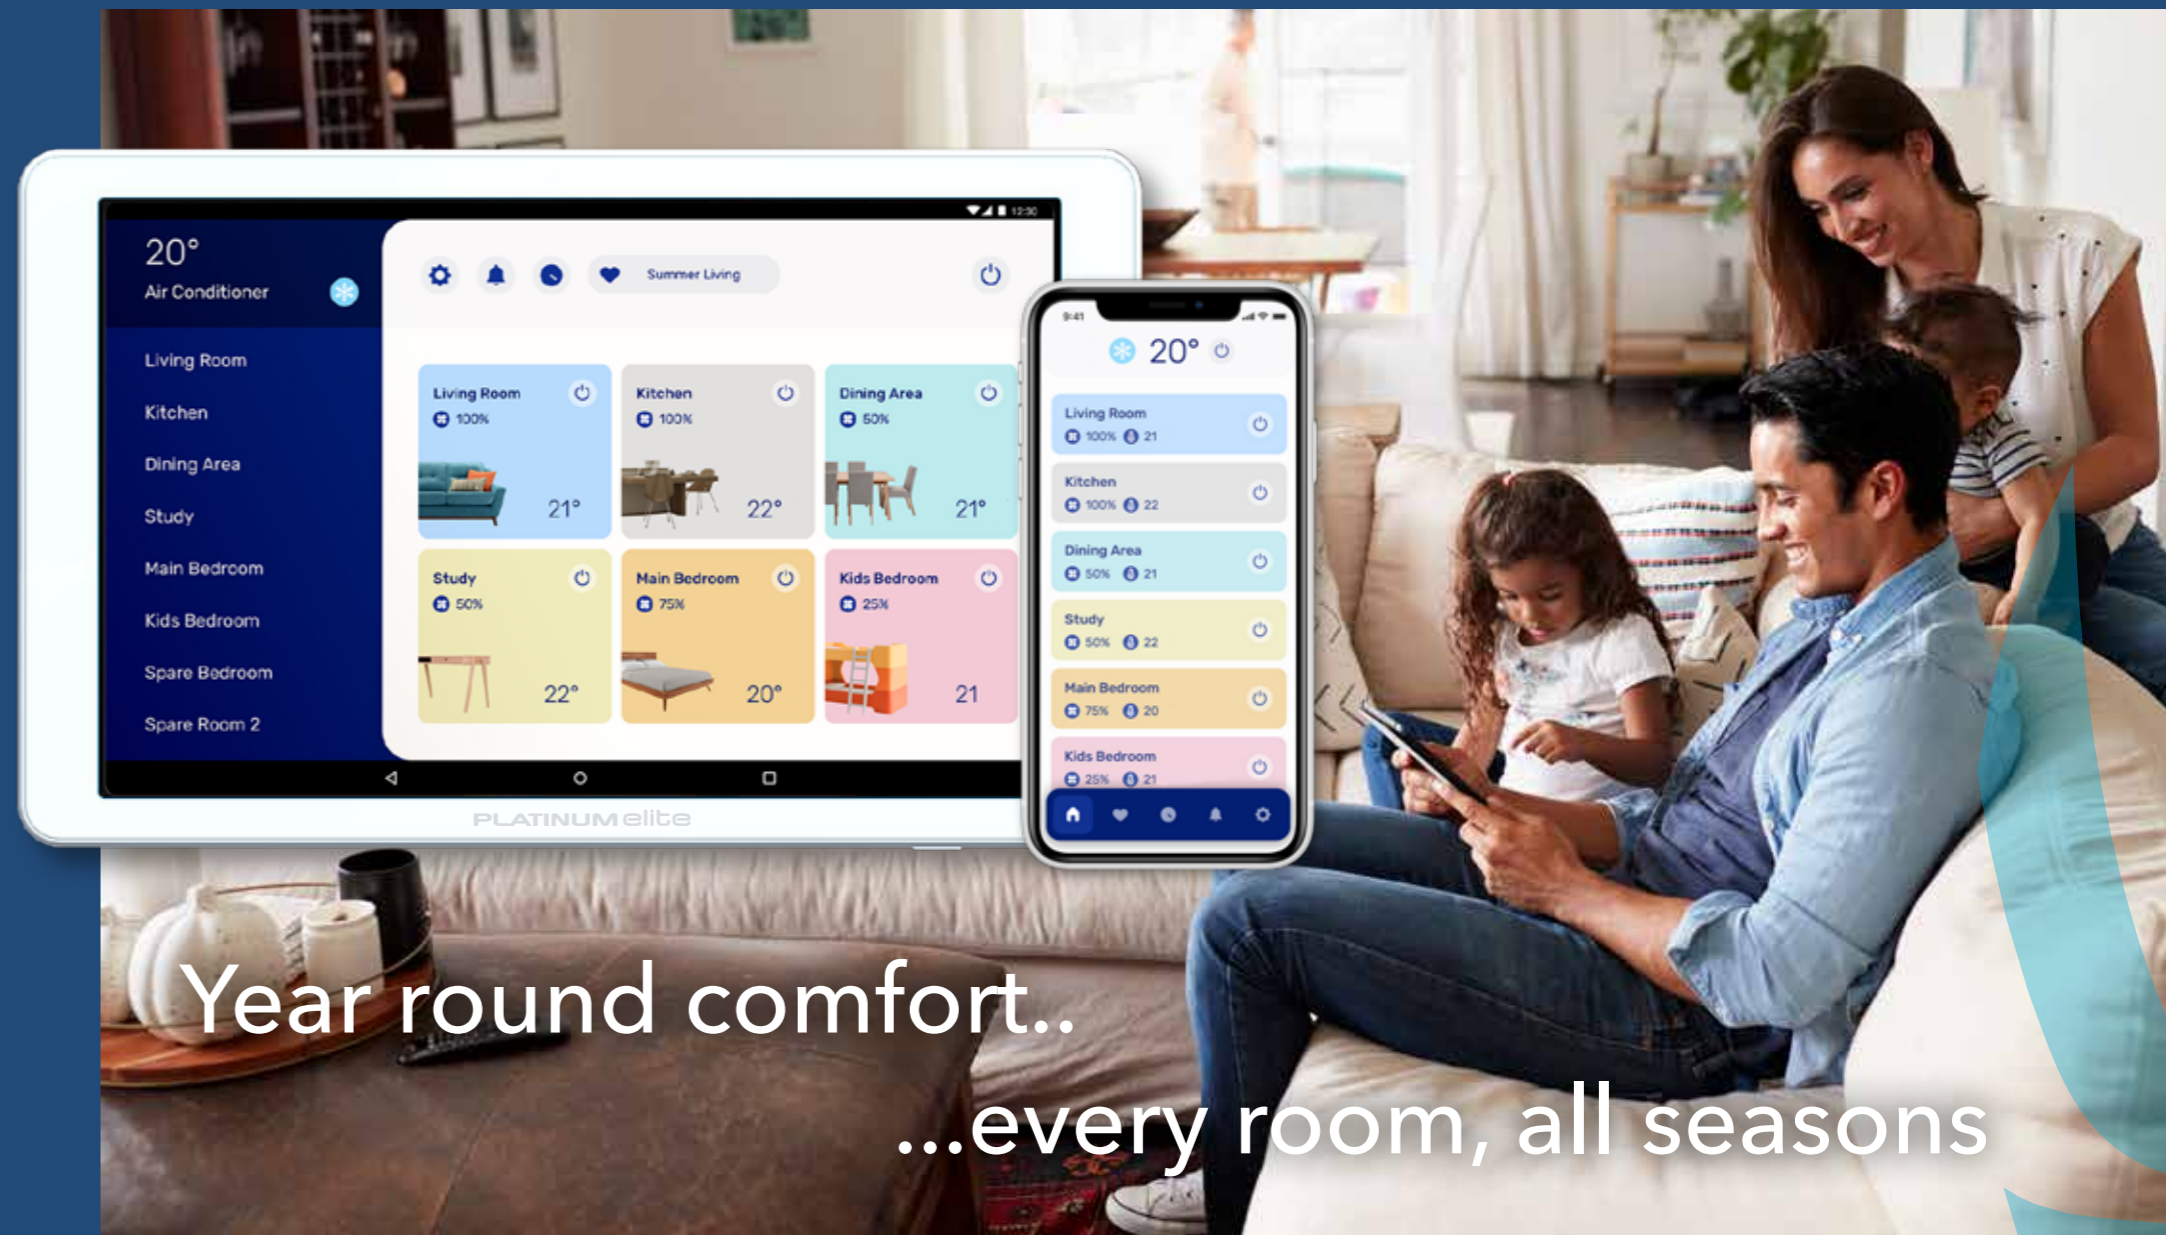

PLATINUM elite™

Zone Control System

Air Diffusion Agencies is a renowned Australian manufacturer of state of the art accessories and technologies to provide you with a comprehensive range of components for your heating, ventilating, and airconditioning systems.

We are the leading Australian supplier of quality air conditioning equipment and refrigeration components to the industry, and a holder of several patented products. We offer a complete range of products including air diffusers, flexible ducting, fittings, ductboard, sheetmetal, zoning equipment, combustion heating components, spare parts and air conditioning units.

We are a proudly 100% Australian family owned and managed company that is market driven by our valuable customers to design and provide innovative products that will meet your needs today, and in the future.

A family owned Australian business

SOUTH AUSTRALIA

OWNED & OPERATED

www.airdiffusion.com.au

WELLAND

99-109 Frederick Street
Welland SA 5007
P: (08) 8116 3600

LONSDALE

15-19 Roxburgh Avenue
Lonsdale SA 5160
P: (08) 8307 2300

SALISBURY

72-78 Willochra Rd
Salisbury Plain SA 5109
P: (08) 8182 0777

BRISBANE

7/29 McCotter St
Acacia Ridge QLD 4110
P: (07) 3714 8900

DARWIN

116 Winnellie Road
Winnellie NT 0820
P: (08) 8984 6800

PLATINUM elite

For more information on the Platinum Elite Zone Control System, visit www.platinumzoning.com

Year round comfort..

...every room, all seasons