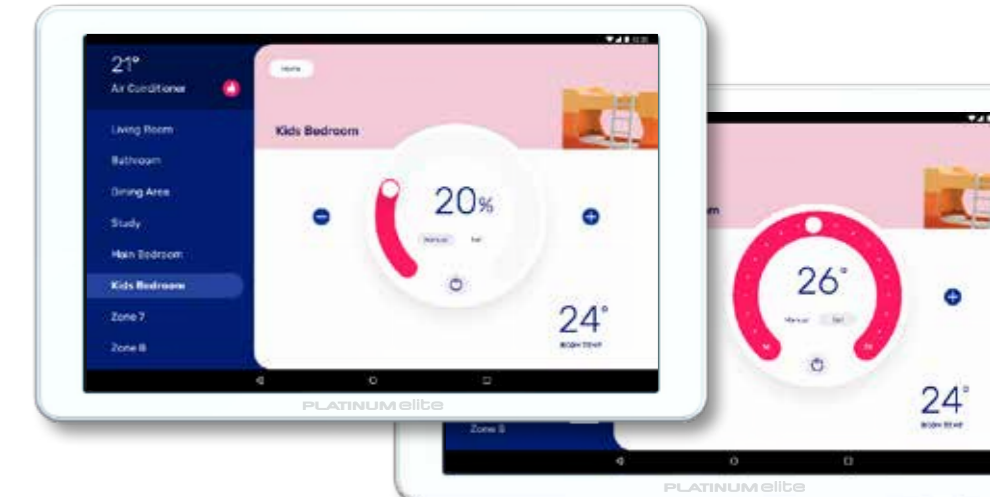

Using the Touch Screen

The simple to use touch screen interface puts everything you need at your fingertips.

It's easy to select a room and there you can see airflow percentage or set point temperature. You can then use the slider to adjust the airflow to each room or if you prefer, the Platinum Elite does the work for you. Simply set the desired room temperature and let it do the rest.